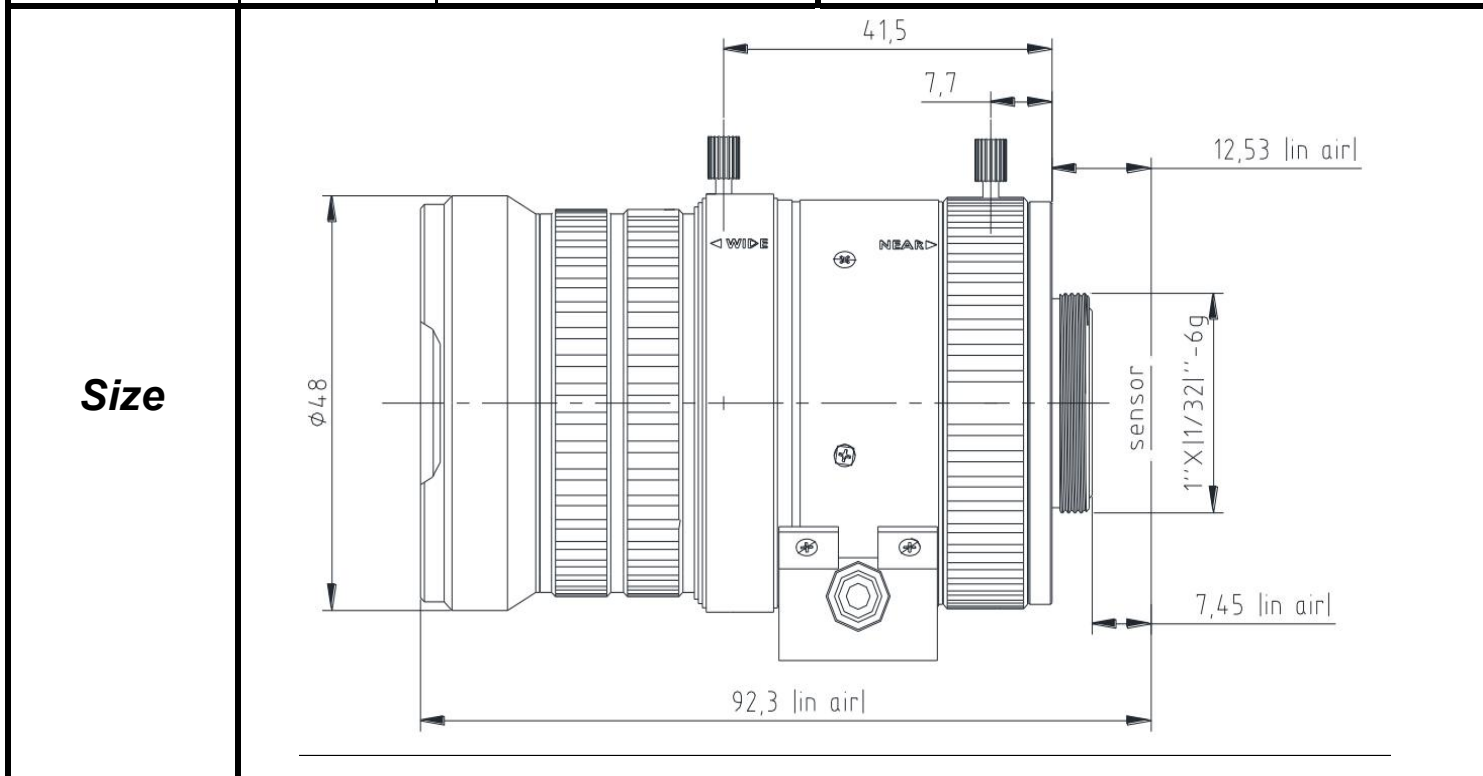

SPECIFICATIONS

Parameter of Lens		Photo (Just for Reference)
Name	3Mega pixel/IR	
Model No	SV1250PIRMP-3	
Focal-Length(mm)	12 ~ 50	
Aperture(D/f')	F1.5	
Mount	CS	
Format(inch)	1/1.8"	
Field of View(H-fov)	26° ~ 6.6°	
Mega pixel	3	
Weight(g)	123	
M.O.D(m)	0.3	
Operation	Focus	
	Zoom	Manual
	Iris	P-Iris

Tolerance	Dimension	0-10	10-30	30-100	Unit
	Tolerance		±0.10	±0.20	±0.30