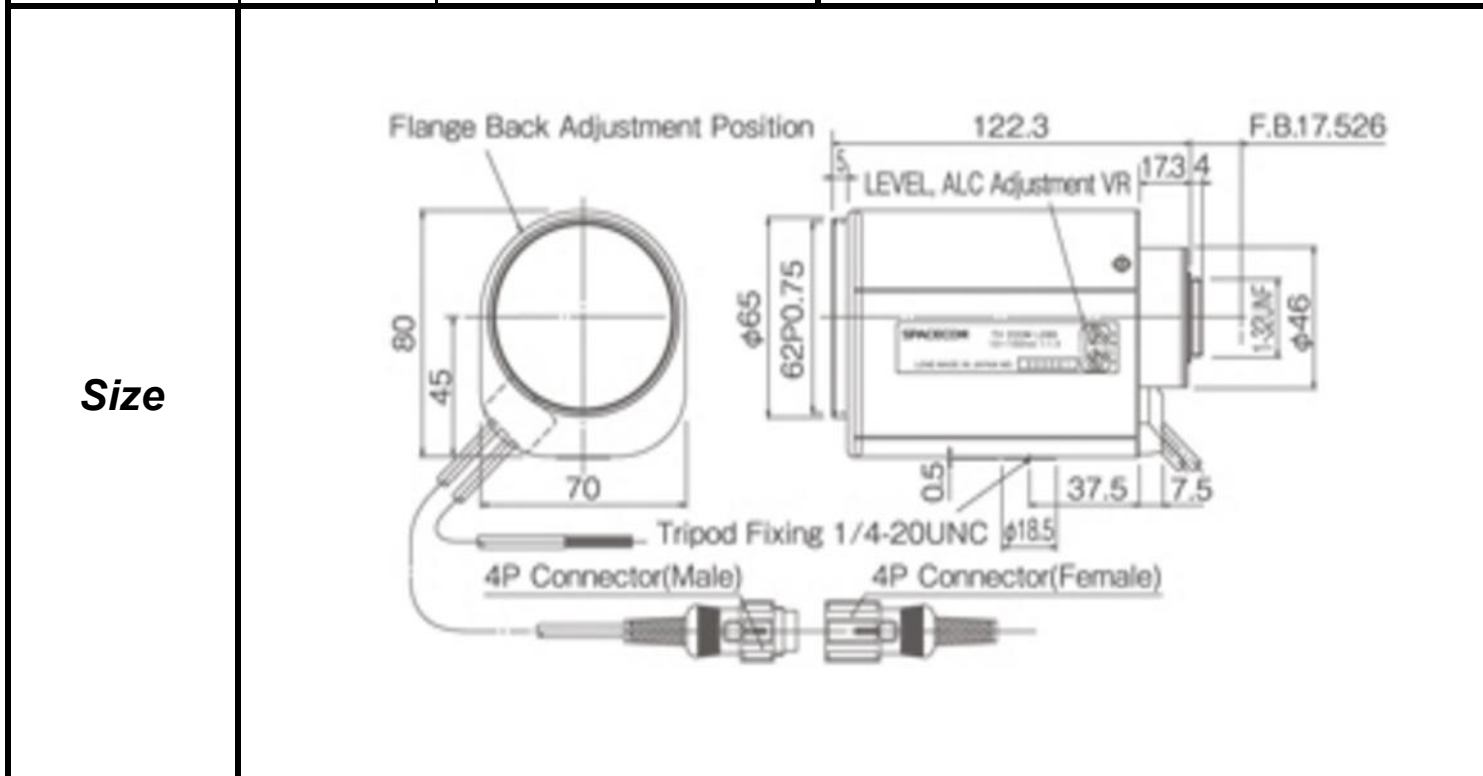

SPECIFICATIONS

Parameter of Lens		Photo (Just for Reference)
Name	Mega pixel	
Model No	SRL10100A	
Focal-Length(mm)	10 ~ 100	
Aperture(D/f')	F1.4	
Mount	C	
Format(inch)	2/3"	
Field of View(H-fov)	47.5° ~ 5.0°	
Mega pixel	>1	
Weight(g)		
M.O.D(m)	1.2	
Operation	Focus	Motorized
	Zoom	Motorized
	Iris	Video

Tolerance	Dimension	0-10	10-30	30-100	Unit
	Tolerance		±0.10	±0.20	±0.30