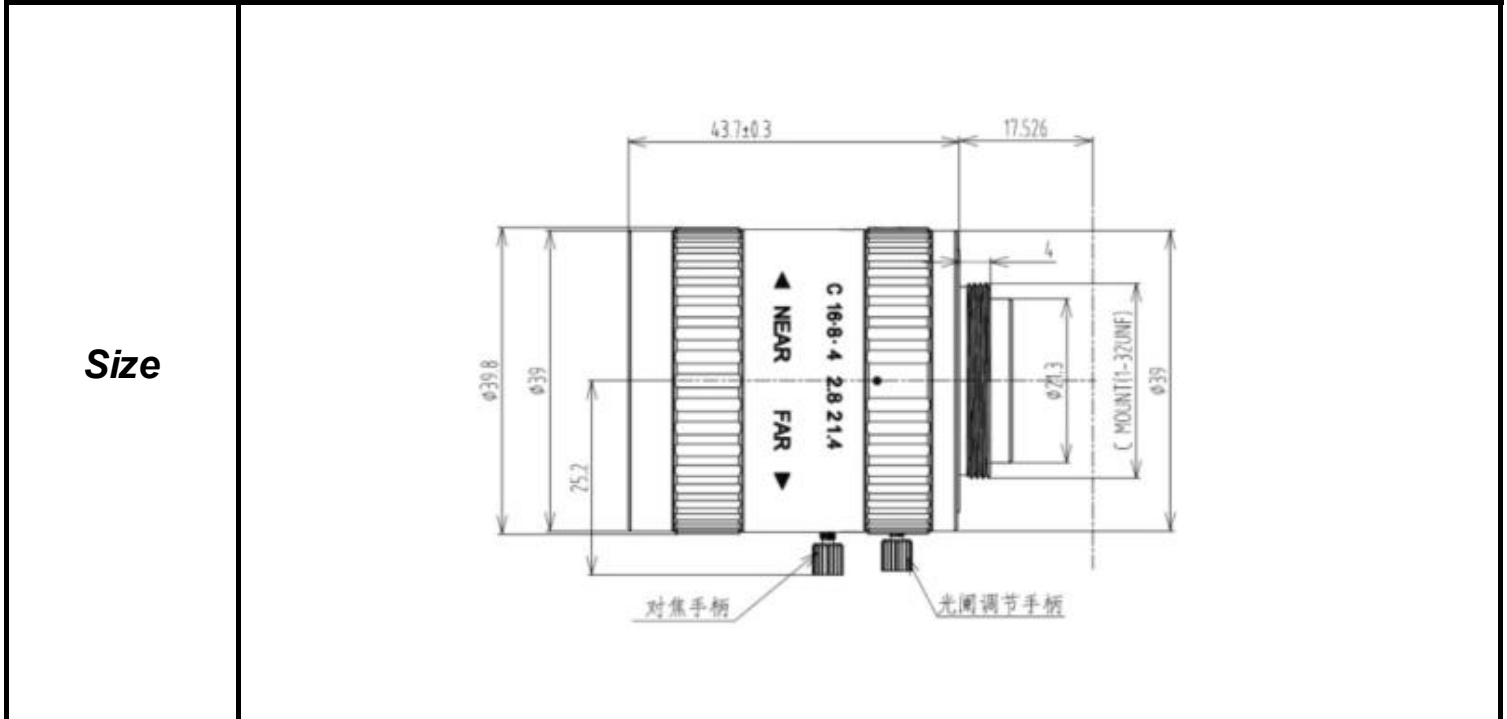

SPECIFICATIONS

Parameter of Lens		Photo (Just for Reference)
Name	5Mega pixel	
Model No	SR3514MP-5C	
Focal-Length(mm)	35	
Aperture(D/f)	F1.4	
Mount	C	
Format(inch)	2/3"	
Field of View(H-fov)	13.9°	
Mega pixel	5	
Weight(g)		
M.O.D(m)	0.2	
Operation	Focus	Manual
	Zoom	-
	Iris	Manual

Tolerance	Dimension	0-10	10-30	30-100	Unit
	Tolerance		±0.10	±0.20	±0.30