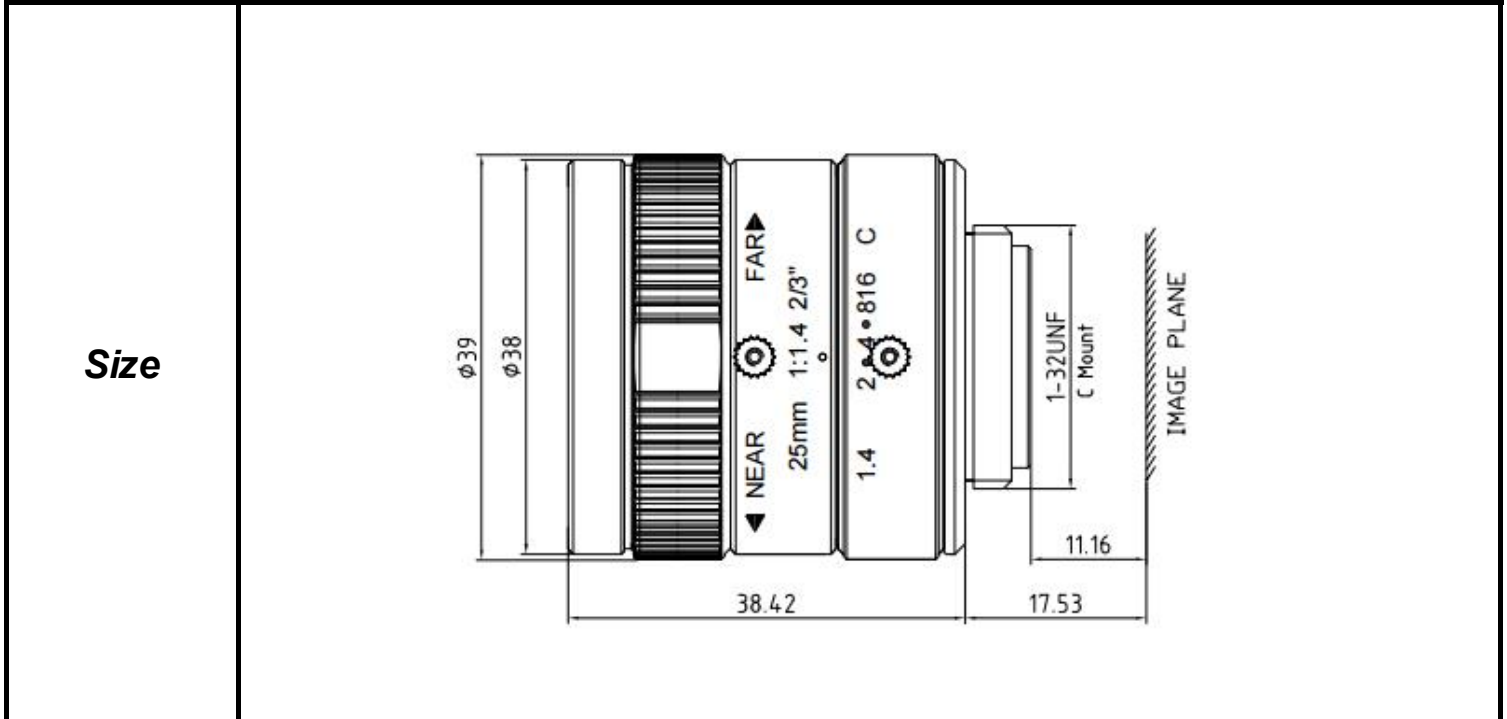

# SPECIFICATIONS

Parameter of Lens		Photo ( Just for Reference )
Name	5Mega pixel	
Model No	SR2514MP-5C-2	
Focal-Length(mm)	25	
Aperture(D/f)	F1.4	
Mount	C	
Format(inch)	2/3"	
Field of View(H-fov)	19.8°	
Mega pixel	5	
Weight(g)	120	
M.O.D(m)	0.4	
Operation	Focus	Manual
	Zoom	-
	Iris	Manual

Tolerance	Dimension	0-10	10-30	30-100	Unit
	Tolerance		±0.10	±0.20	±0.30