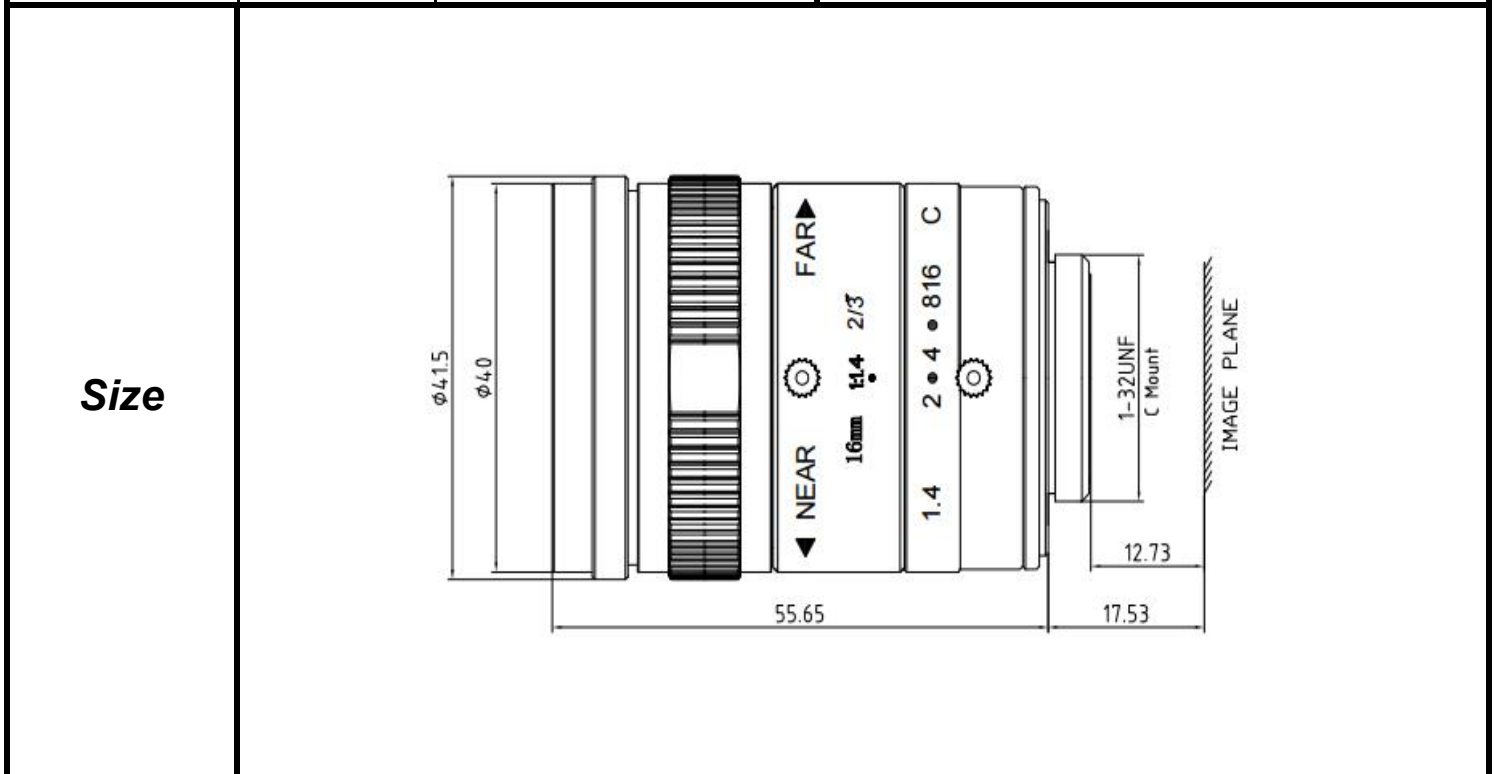

SPECIFICATIONS

Parameter of Lens		Photo (Just for Reference)
Name	5Mega pixel	
Model No	SR1614MP-5C-2	
Focal-Length(mm)	16	
Aperture(D/f')	F1.4	
Mount	C	
Format(inch)	2/3"	
Field of View(H-fov)	30°	
Mega pixel	5	
Weight(g)	170	
M.O.D(m)	0.2	
Operation	Focus	Manual
	Zoom	-
	Iris	Manual

Tolerance	Dimension	0-10	10-30	30-100	Unit
	Tolerance		±0.10	±0.20	±0.30