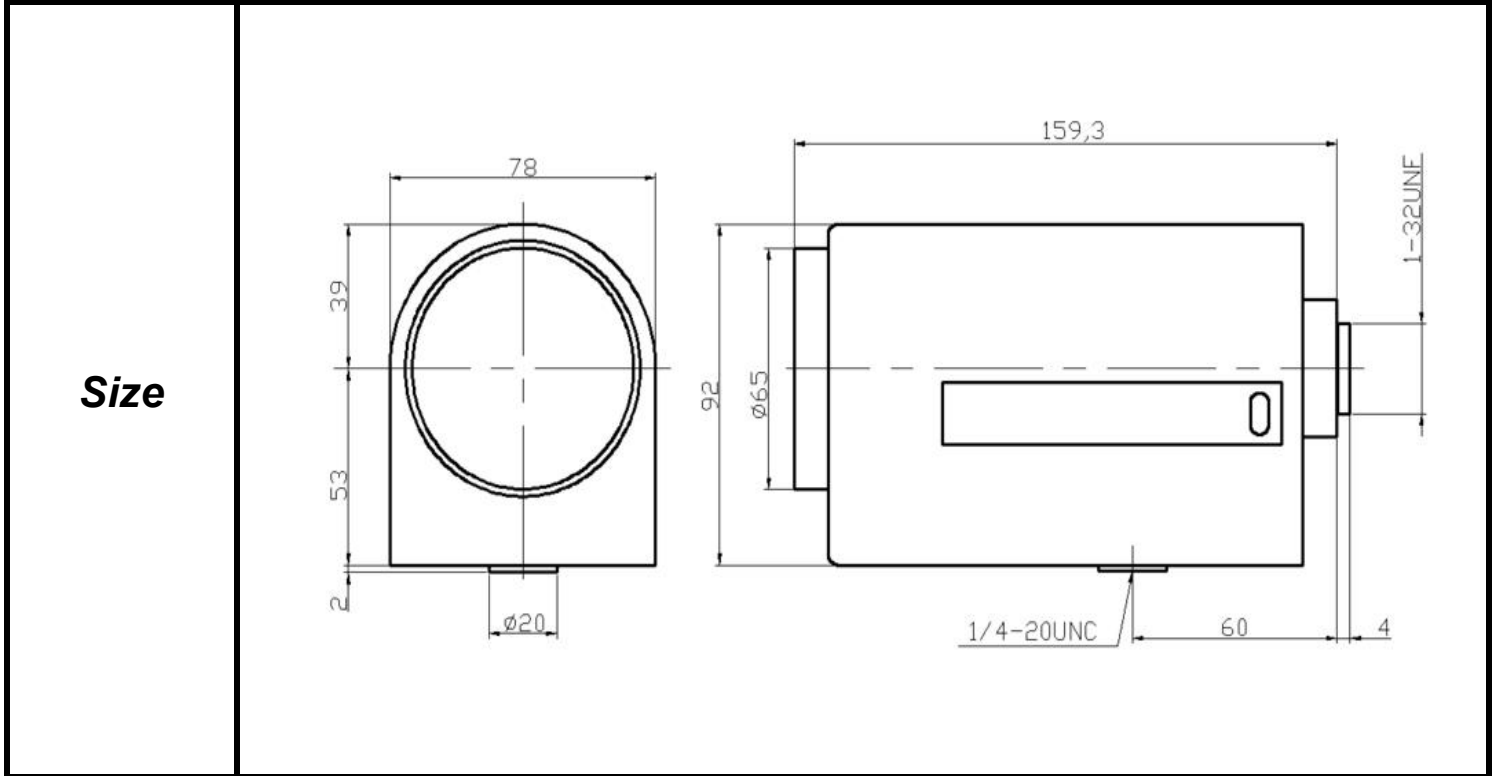

SPECIFICATIONS

Parameter of Lens		Photo (Just for Reference)
Name	2Mega pixel/IR	
Model No	SL10210MIRMP-2	
Focal-Length(mm)	10 ~ 210	
Aperture(D/f')	F2.0	
Mount	C	
Format(inch)	1/2"	
Field of View(H-fov)	34.7° ~ 1.8°	
Mega pixel	2	
Weight(g)	860	
M.O.D(m)	1.5	
Operation	Focus	Motorized
	Zoom	Motorized
	Iris	DC-Iris

Tolerance	Dimension	0-10	10-30	30-100	Unit
	Tolerance		±0.10	±0.20	±0.30