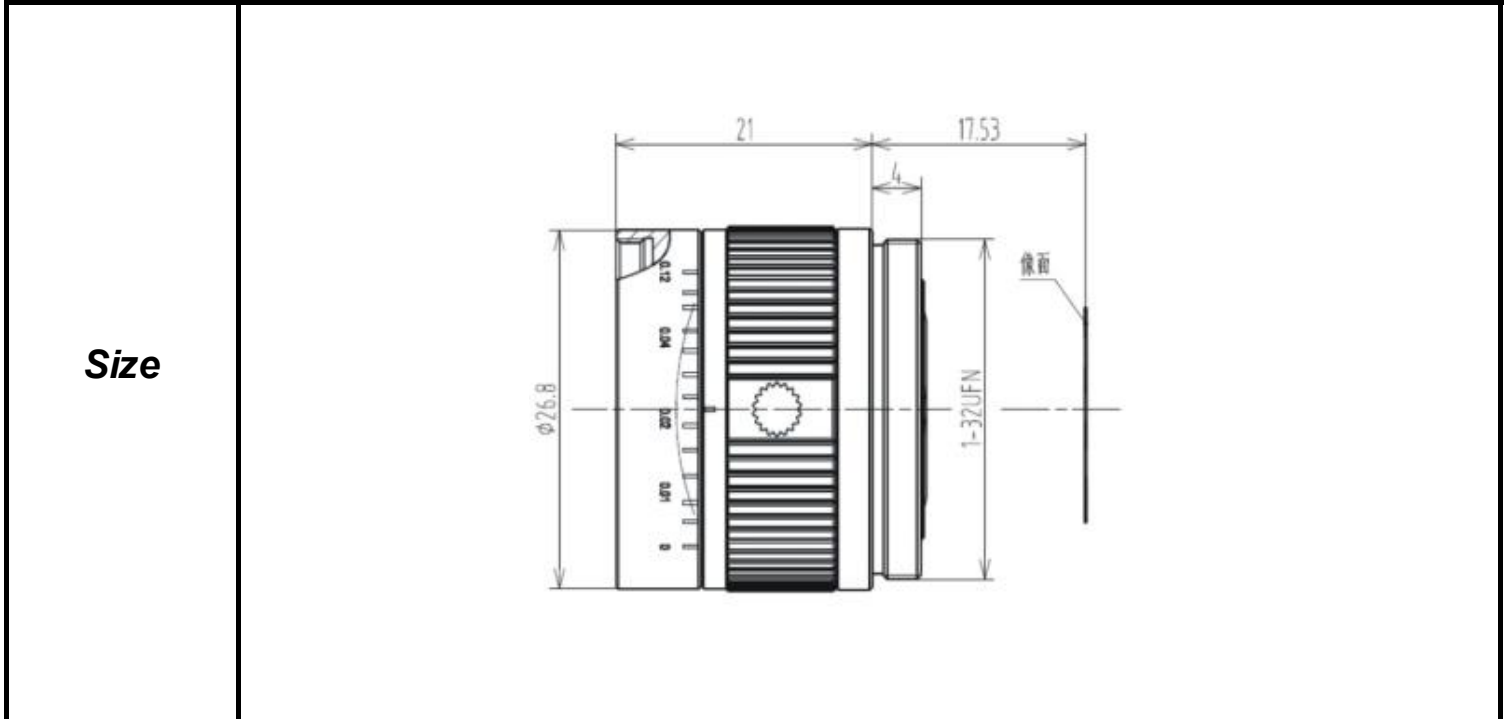

# SPECIFICATIONS

Parameter of Lens		Photo ( Just for Reference )				
Name	5Mega pixel					
Model No	SE1220MP-5C					
Focal-Length(mm)	12					
Aperture(D/f)	F2.2					
Mount	C					
Format(inch)	1/1.8"					
Field of View(H-fov)	27.2°					
Mega pixel	5					
Weight(g)						
M.O.D(m)	0.1					
Operation	Focus	Manual				
	Zoom	-				
	Iris	Manual				

Tolerance	Dimension	0-10	10-30	30-100	Unit
	Tolerance		±0.10	±0.20	±0.30