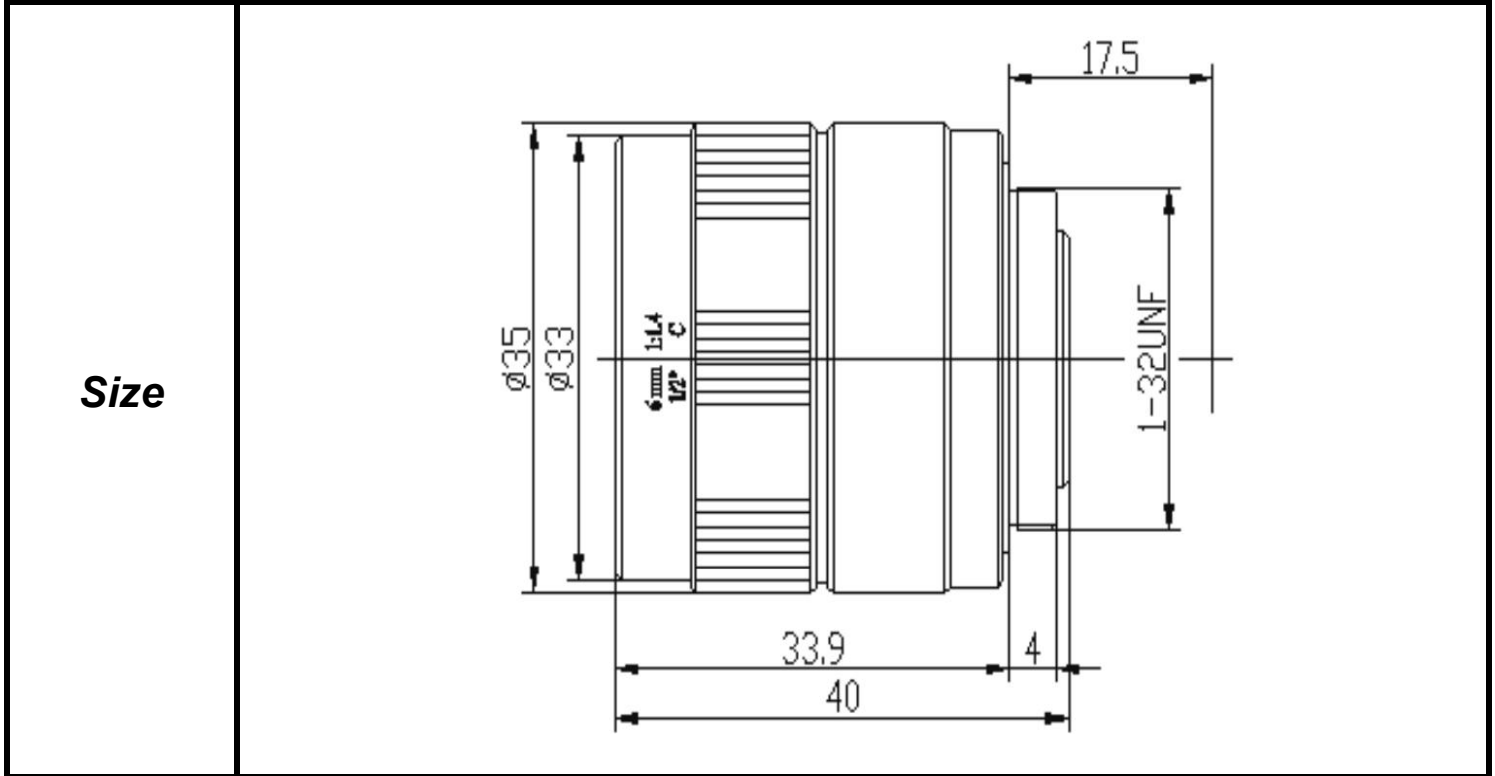

SPECIFICATIONS

Parameter of Lens		Photo (Just for Reference)	
Name	3Mega pixel		
Model No	SE0614MP-3C		
Focal-Length(mm)	6		
Aperture(D/f')	F1.4		
Mount	C		
Format(inch)	1/2"		
Field of View(H-fov)	53.9°		
Mega pixel	3		
Weight(g)	90±2		
M.O.D(m)	0.3		
Operation	Focus		Manual
	Zoom		-
	Iris	Manual	

Tolerance	Dimension	0-10	10-30	30-100	Unit
	Tolerance		±0.10	±0.20	±0.30