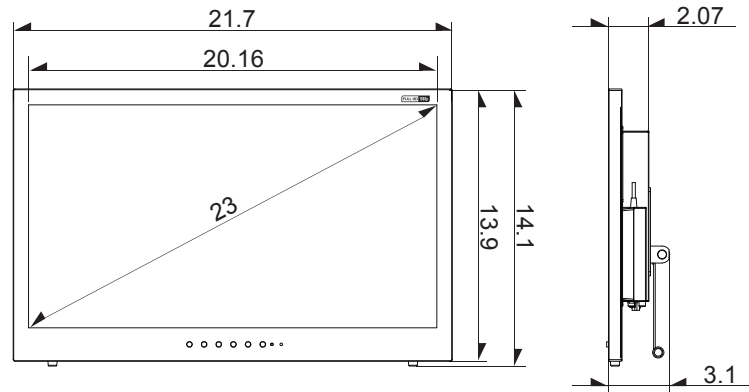

DIMENSIONS