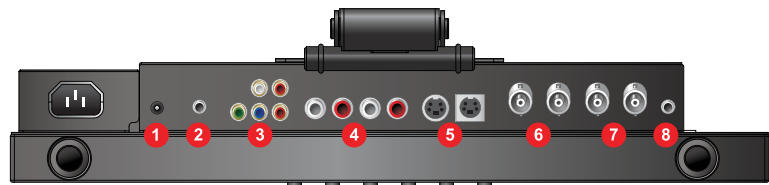

SPECIFICATIONS

23REDP	
Display	
Screen Size	23 Inch
Max. Resolution	1920 x 1080 @ 60Hz
Pixel Pitch	0.265 x 0.265mm
Brightness	250cd/m²
Contrast Ratio	1000 : 1
Aspect Ratio	16 : 9
Viewing Angle (H/V)	170° / 160°
Display Color	16.7 Million
Response Time	< 5ms
Video System	NTSC / PAL
Interface	
Video In / Out (BNC Type)	2 In / 2 Out
S-Video In / Out	1 In / 1 Out
Component	1 In
DVI-D In / HDMI In	1 In / 2 In
VGA In (15Pin D-Sub)	1 In
Audio In (RCA Type)	3 Left & Right
PC Stereo In	1 In
Transmitter	
Remote Control	Yes
Audio	
Built-in Speakers	Yes (1W x 2)
Features	
Multi Display Function	PIP / PBP
Filter Type	3D Comb Filter
Deinterlacing	Yes
Noise Reduction Control (NR)	Yes
Advanced Auto Power Recovery	Yes
Auto Pixel Shift	Yes
Auto Source Sequencing	Yes
Trigger Sensor	Yes (NO / NC)
Multi Language	English, Spanish, French, German, Italian
General	
Outline Dimension (W x H x D)	21.7" x 13.9" x 3.1"
Net Weight	7.1 Kg (15.6 lbs)
Material / Color	Metal / Black
Desk Top Stand	Kick Type
Part / Labor	3year / 3year
Consumption: < On	< 38W
	AC100 ~ 240V(50/60Hz)
Electrical Ratings	DC 12V / 3.5A
Operating Temperature	0° ~ 40° C / 32° ~ 104° F
Storage Temperature	-20° ~ 60° C / -4° ~ 140° F
Mounts	
VESA™ Mount Size	100 x 100mm
Wall	WB-5, WB-10, WB-30, WB-31
Ceiling	CMK-01

INPUT INTERFACE